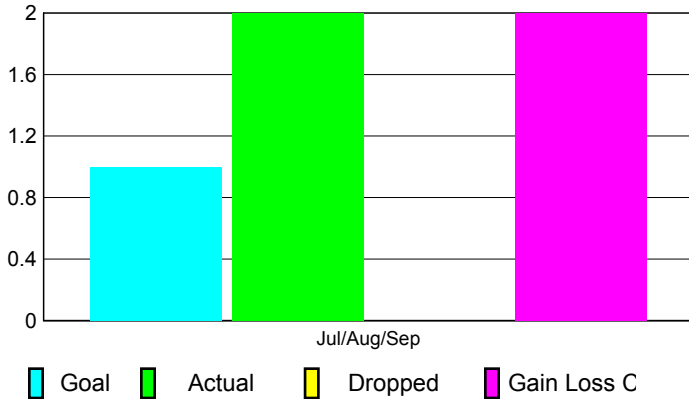

2010-2011 GMT Reports for District (or Undistricted) **District 11 D1**

GMT: **Doctor DENNIS D COBLER**

Location: **MICHIGAN**

GMT CA: **1**

CLUBS

Club Results
2010-2011

Clubs
2009-2010

Month	New Club Goal	Actual New Clubs	Actual Dropped Clubs	Gain/Loss of Clubs	Gain/Loss of Clubs
Jul/Aug/Sep	1	2	0	2	-1
Totals	1	2	0	2	-1

Club Results 2010-2011

Goal, New, Dropped, Gain/Loss

Comparison of Club Gain/Loss

Current Year Compared to the Previous Year

YTD Status Quo Clubs 2010-2011

Status Quo Clubs Compared to Status Quo Members

MEMBERSHIP