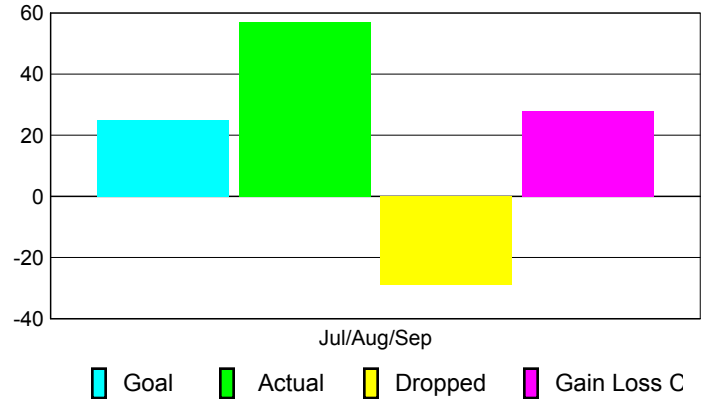

Membership Results 2010-2011

Goal, New, Dropped, Gain/Loss